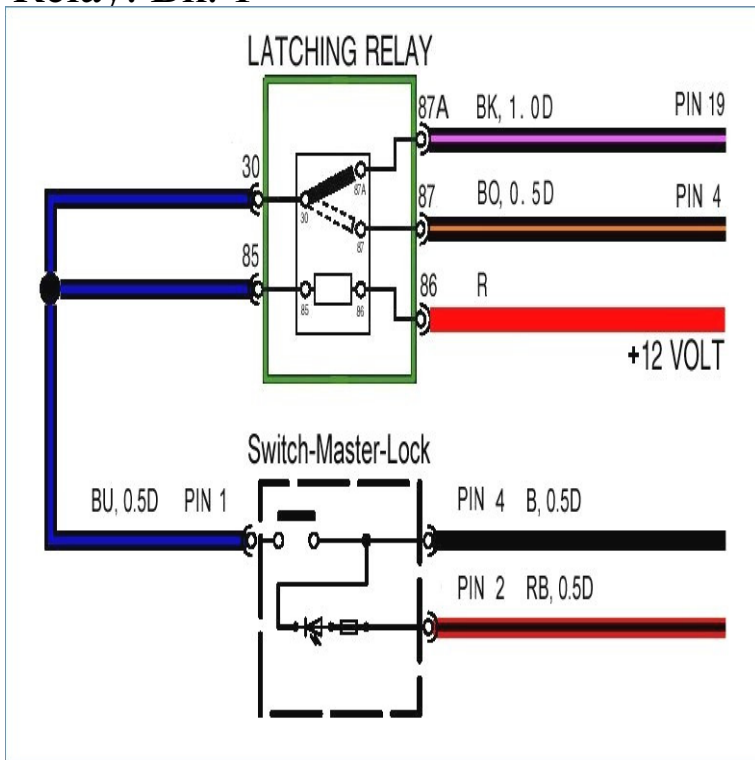

Relay: Bk. 1

kwcommercialtriangle.com 1. BK relay - Safety critical, 4 contacts. Datasheet. Description. The BK safety critical, heavy duty and weld resistant relay has 4 .The BK safety critical, heavy duty and weld resistant relay has 4 double make / double break C/O contacts (form Z). Weld no transfer and silver tin oxide.EOLR Product Images. Loading Model: EOLR Type: Relays; Multi- Voltage Relays. Placement: Relays. End-of-line epoxy encapsulated (SPST) relay.GENERAL DESCRIPTION. Model EOLR-1 is an epoxy encapsulated single pull single throw (SPST) normally open relay that is activated by 9 to. 40 VDC.tion, application notes and all specifications are subject to change. 1. Potter & Brumfield. General Purpose Relays. PCB Relays. 2 pole 8A, 2 form C (CO) or 2.Relay Rack, 36"H x "W x "D, 19" Rkbl, WT Cap. lbs, 17U, Clear. *. RRBK1. Relay Rack, 36"H x "W x "D, 19" Rkbl, WT Cap. lbs.System Sensor's multi-voltage conventional relays are used for high-current switching MULTI VOLTAGE RELAY W/ ACT LED Model #: PR-1 ADI #: BK- PR1.Models RE/RE and RE/RE are multi voltage relays with BK-R10E- 1 RE Multi-Voltage Conventional Relay, System SensorSINGLE SPDT.System Sensor EOLR-1 End-of-line Epoxy Encapsulated (SPST) Relay - Household Alarms And Detectors - kwcommercialtriangle.com Item model number, BK-EOLR1.Relay is a convenience store that sells a range of reading titles, travel necessities and LEVEL 1 - INTERNATIONAL DEPARTURES. Relay Relay - book deal.BK1/STARTER RELAY. The BK1 installation is meant to solve the problem of low voltage in the circuit between the ignition switch and the starter solenoid.Marden, M. 1 The Geometry of the Zeros of a Polynomial in a Complex Variable. Monopoli, R.W. & Wylie, B.K. 1 A new model for stability analysis in systems.Many digital relays are designed with the capability for recording and displaying the close output signal from the relay was initiated (Bk1 CLS OUT On).Relay module, with soldered-in miniature switching relay, contact (AgPd60 5 m hard gold-plated): Medium to large loads, double A2 connection, 1 PDT, input.Relay module for high inrush currents, with soldered-in relay, contacts (AgCdO + capacitive W): medium to large loads, 1 N/O contact, input voltage 24 V DC.Observe that there are two neutralconnected relays: relay R2 trips the upstream breaker BK3, while relay R3 trips the downstream breaker BK1. These two.Note 1: Some products may have a different model number structure. Note 2: In order to avoid the confusion of I (English letter) and 1 (number), I (English letter).Science Games Bk 1 Biology - Book 1: Relay race revision games for biology Relay race revision games encourage teamwork while students compete to win.The Relay program consisted of Relay 1 and Relay 2, two early American satellites in elliptical . Create a book Download as PDF Printable version.1. 5. 4. 3. 2. Y. Y. Y. NEUTRAL. UNIT. PUMP. SYSTEM PUMP. RELAY COIL. IND- DHW PUMP. RELAY COIL. LINE. GROUND. 1. 3. 5. 2. 4. BK. W. G. BK/W. BK/R.Relay For Life. Join the world's largest volunteer-based fundraising event. relay for life Breast cancer survivor making a heart symbol with her hands.Define relay. relay synonyms, relay pronunciation, relay